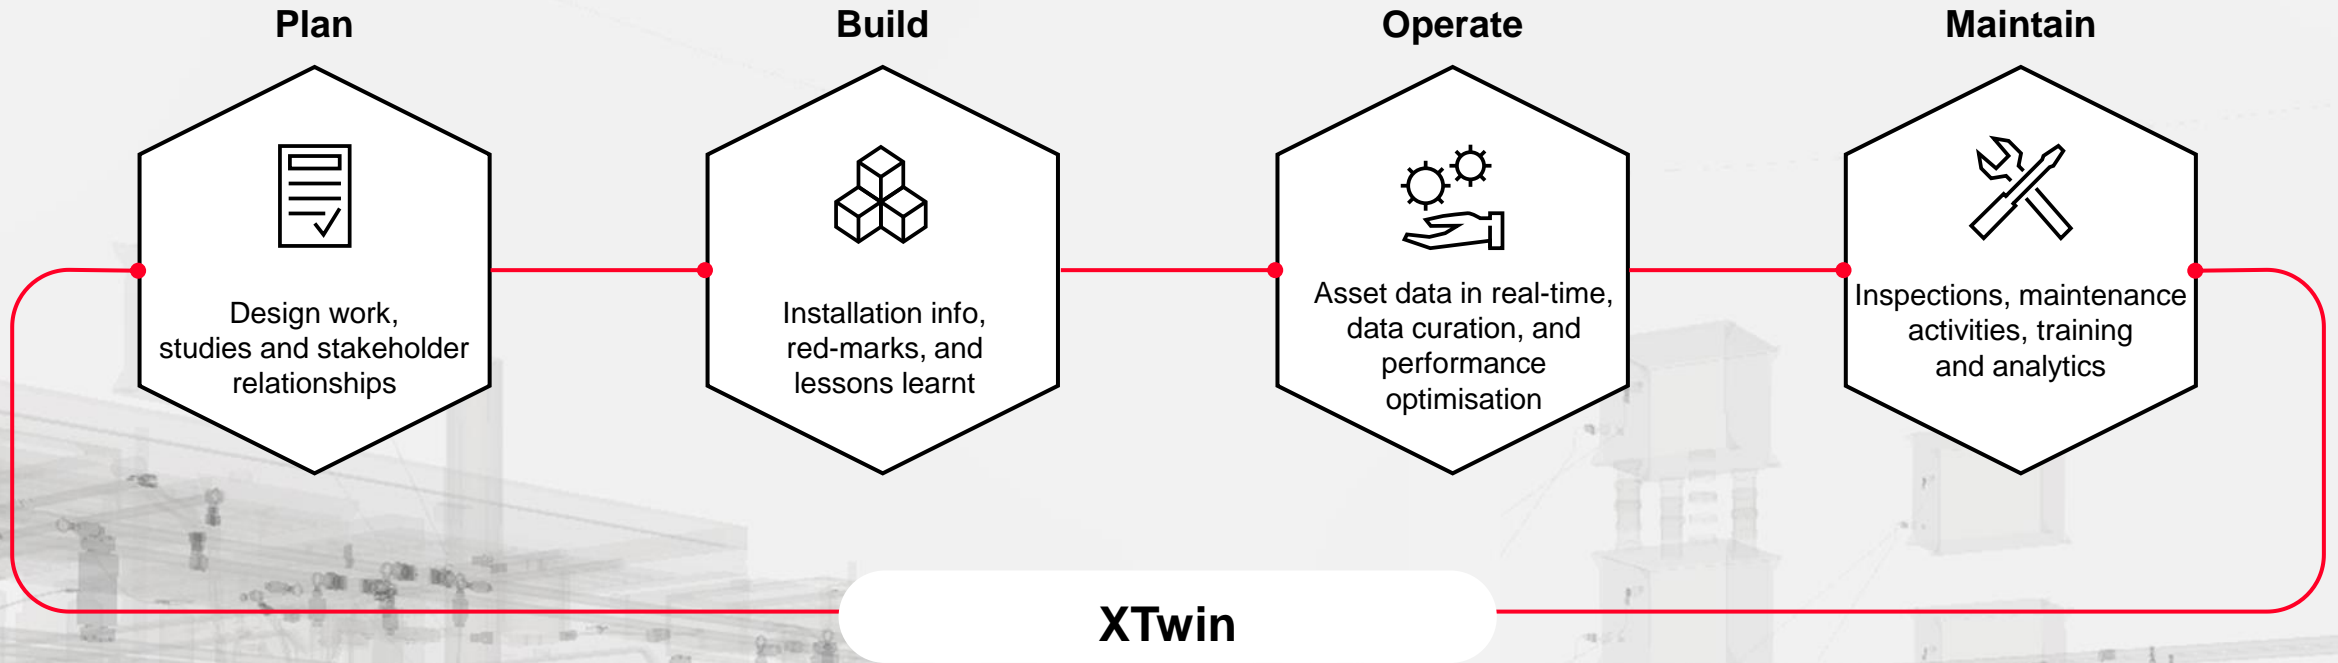

Intuitive and rapid information access

Training, Health & Safety

Elevate knowledge throughout the organization

Risk based analysis

Improve decision making at critical points in time

Maintenance & fault response

Be fast when it matters the most

Support &
Service

Enable next level 24/7 support

*PIM = Plant Information Management

Deriving value from data, across all phases of the lifecycle

Leveraging Lumada to co-create innovative and customized digital twins