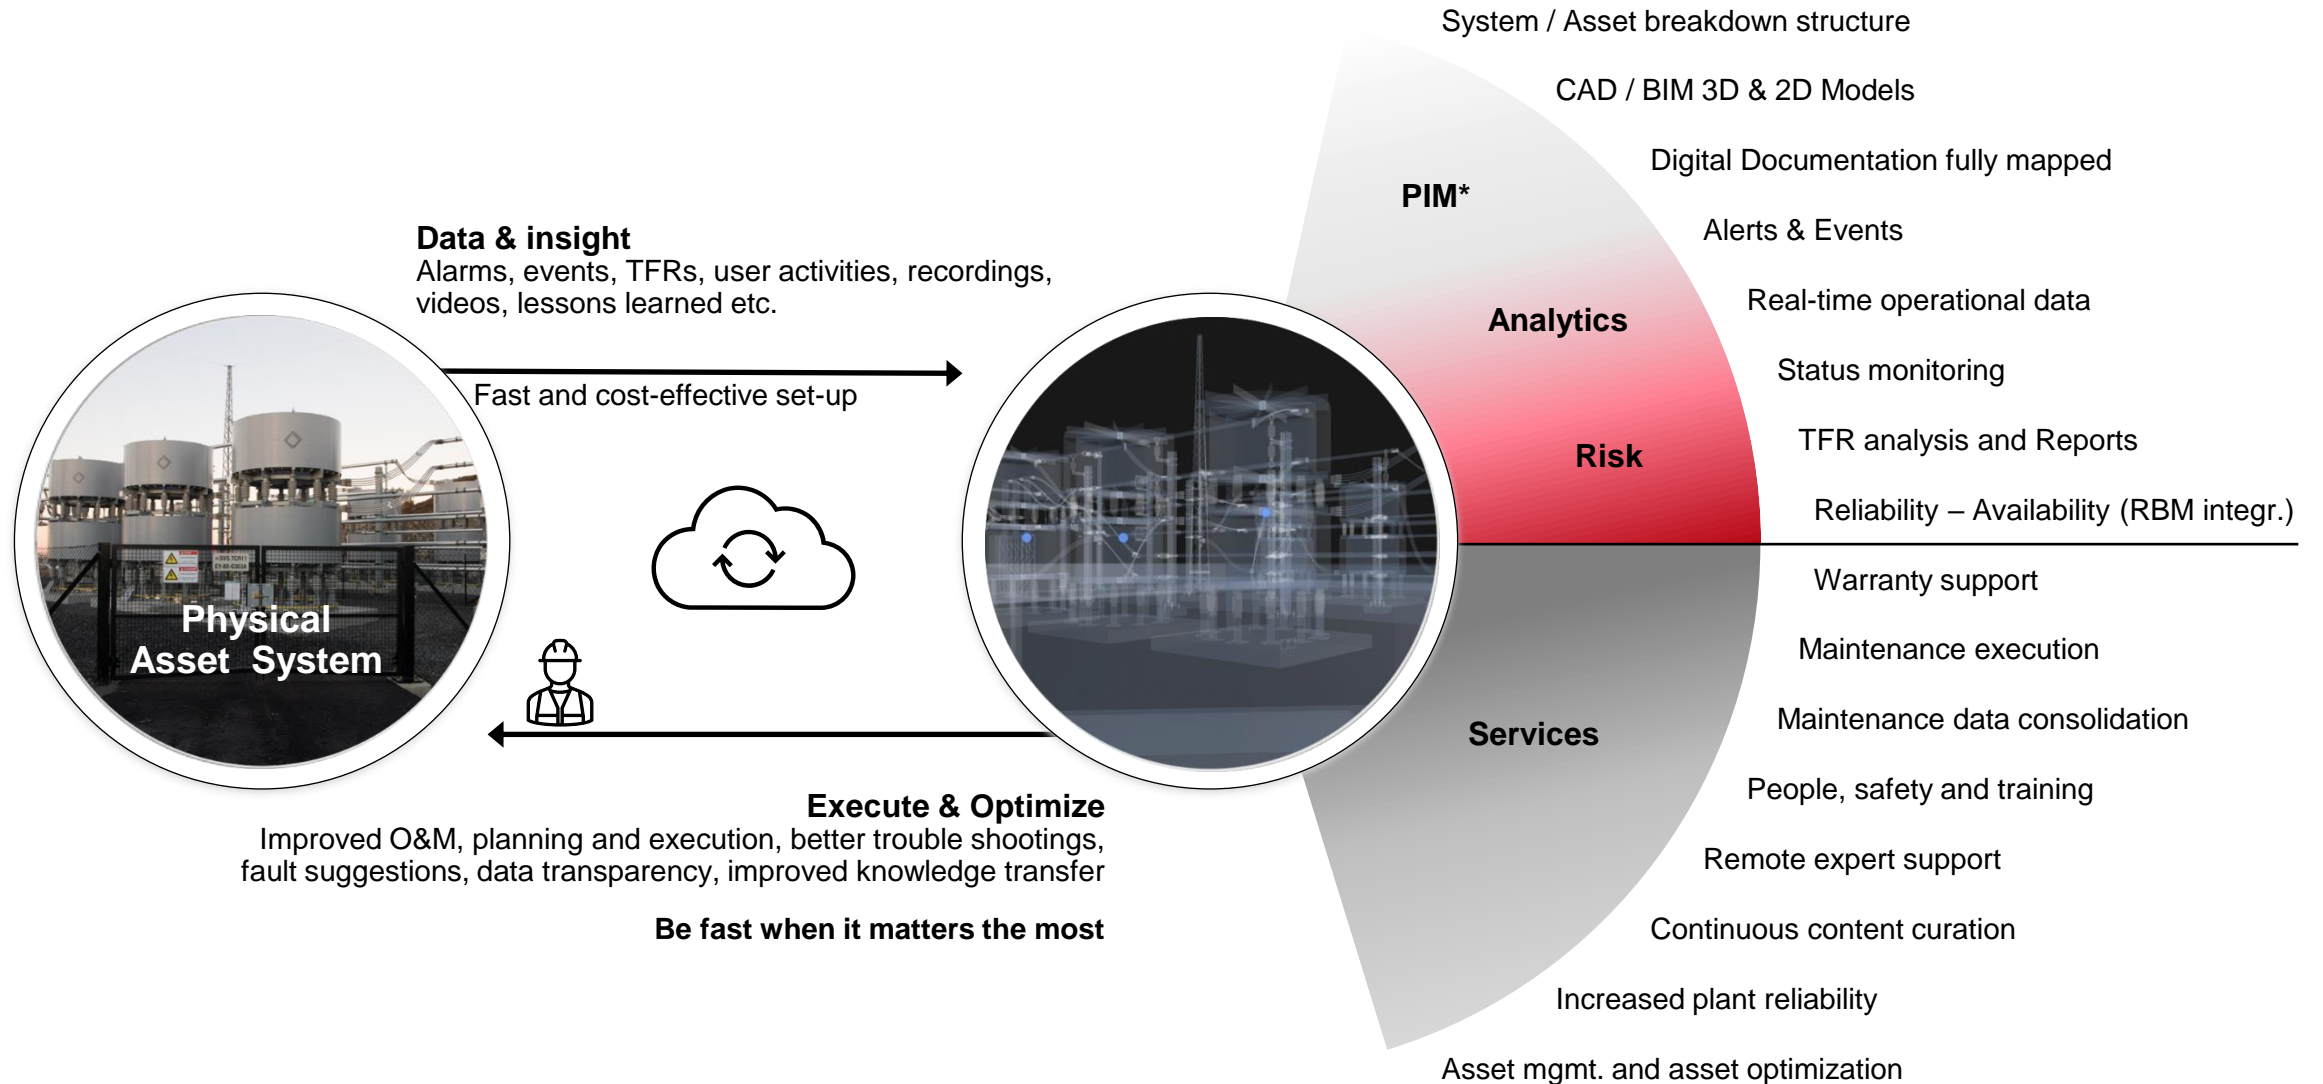

Data Driven value through Digital Twins

Hitachi Energy's digital twin capability, helping you to derive new value from your data

Introducing the Hitachi Energy digital twin engine

IoT and
Advanced Visualization

Intuitive and rapid information access

Training, Health & Safety

Elevate knowledge throughout the organization

Risk based analysis

Improve decision making at critical points in time

Maintenance & fault response

Be fast when it matters the most

Support &
Service

Enable next level 24/7 support

*PIM = Plant Information Management

Deriving value from data, across all phases of the lifecycle

Leveraging Lumada to co-create innovative and customized digital twins

Digital twins are here now, bringing real-world value to your industrial assets and systems.

We can complement your existing set-up, significantly reducing your investment costs and partnering for innovation