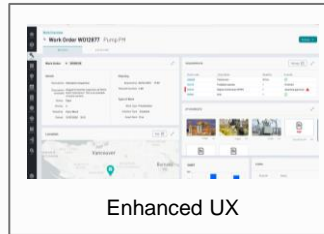

Leveraging Lumada to co-create innovative and customized digital twins

Innovation

Next Generation